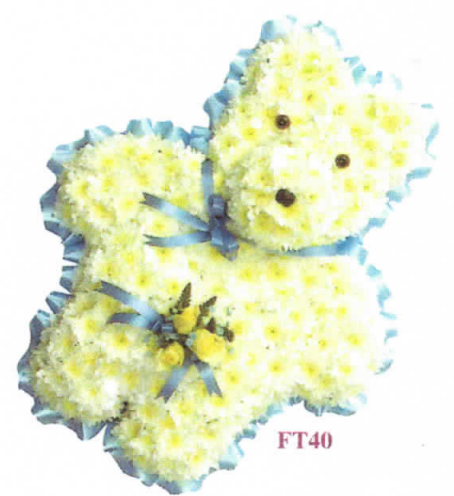

Each letter is approx 10 1/2" in height. FT36

FT37

*Small Cross*

This small cross is a beautiful tribute consisting of white chrysanthemum, small orchids and edged with matching ribbon.  
24" in length. FT37

FT38

*Small Rose Sheaf*

A simple but meaningful tribute of three (or more) red roses, tied with a matching ribbon. Available in other colours.  
FT38

FT39

FT40

*Teddy Bear*

A fitting tribute for a child's funeral based on pink or white chrysanthemum and complemented with a blue or pink trim.  
Approx height 19". FT39, 40