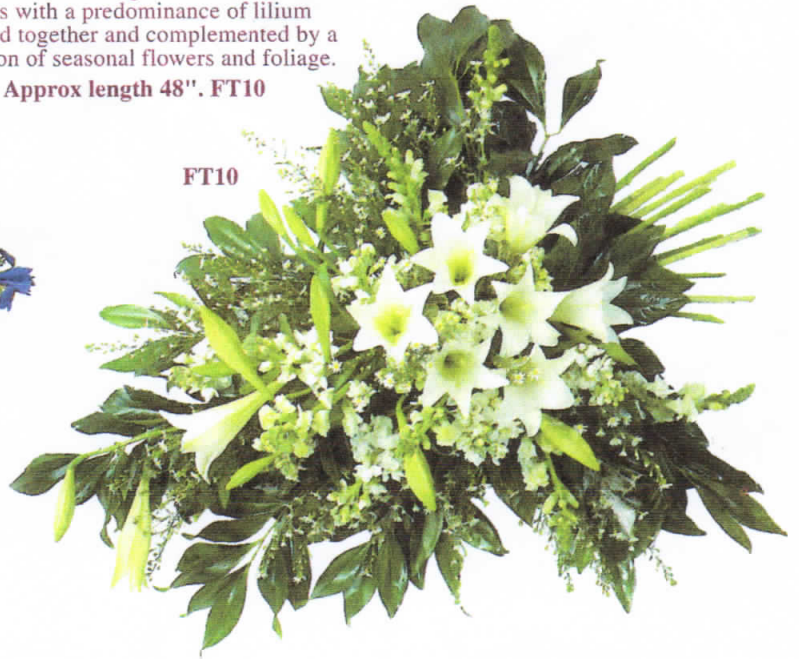

### *Posy Pad*

A small tribute based in yellow chrysanthemum with a small cluster spray and attractive ribbon edge. Available in other colours.

9" Diameter base. FT6

### *Sheaf in Foam Base*

Another modern design in white and cream tones with a predominance of lily grouped together and complemented by a selection of seasonal flowers and foliage.

Approx length 48". FT10