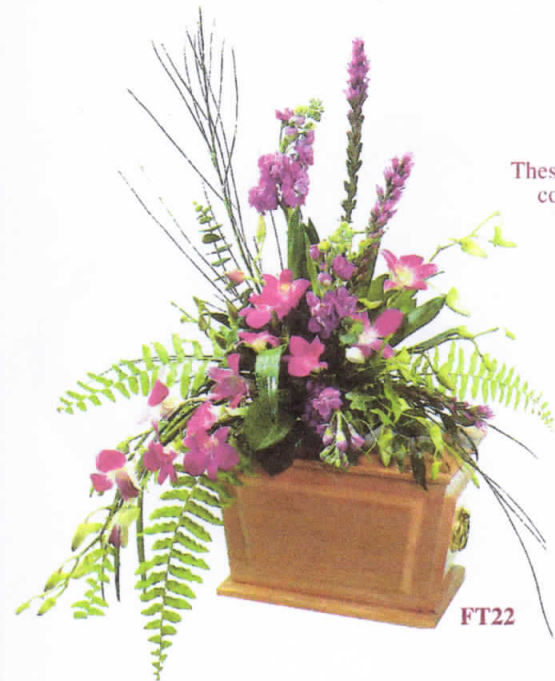

Casket Designs

These modern arrangements are available to complement different types of caskets.
FT21, 22, 23

FT22